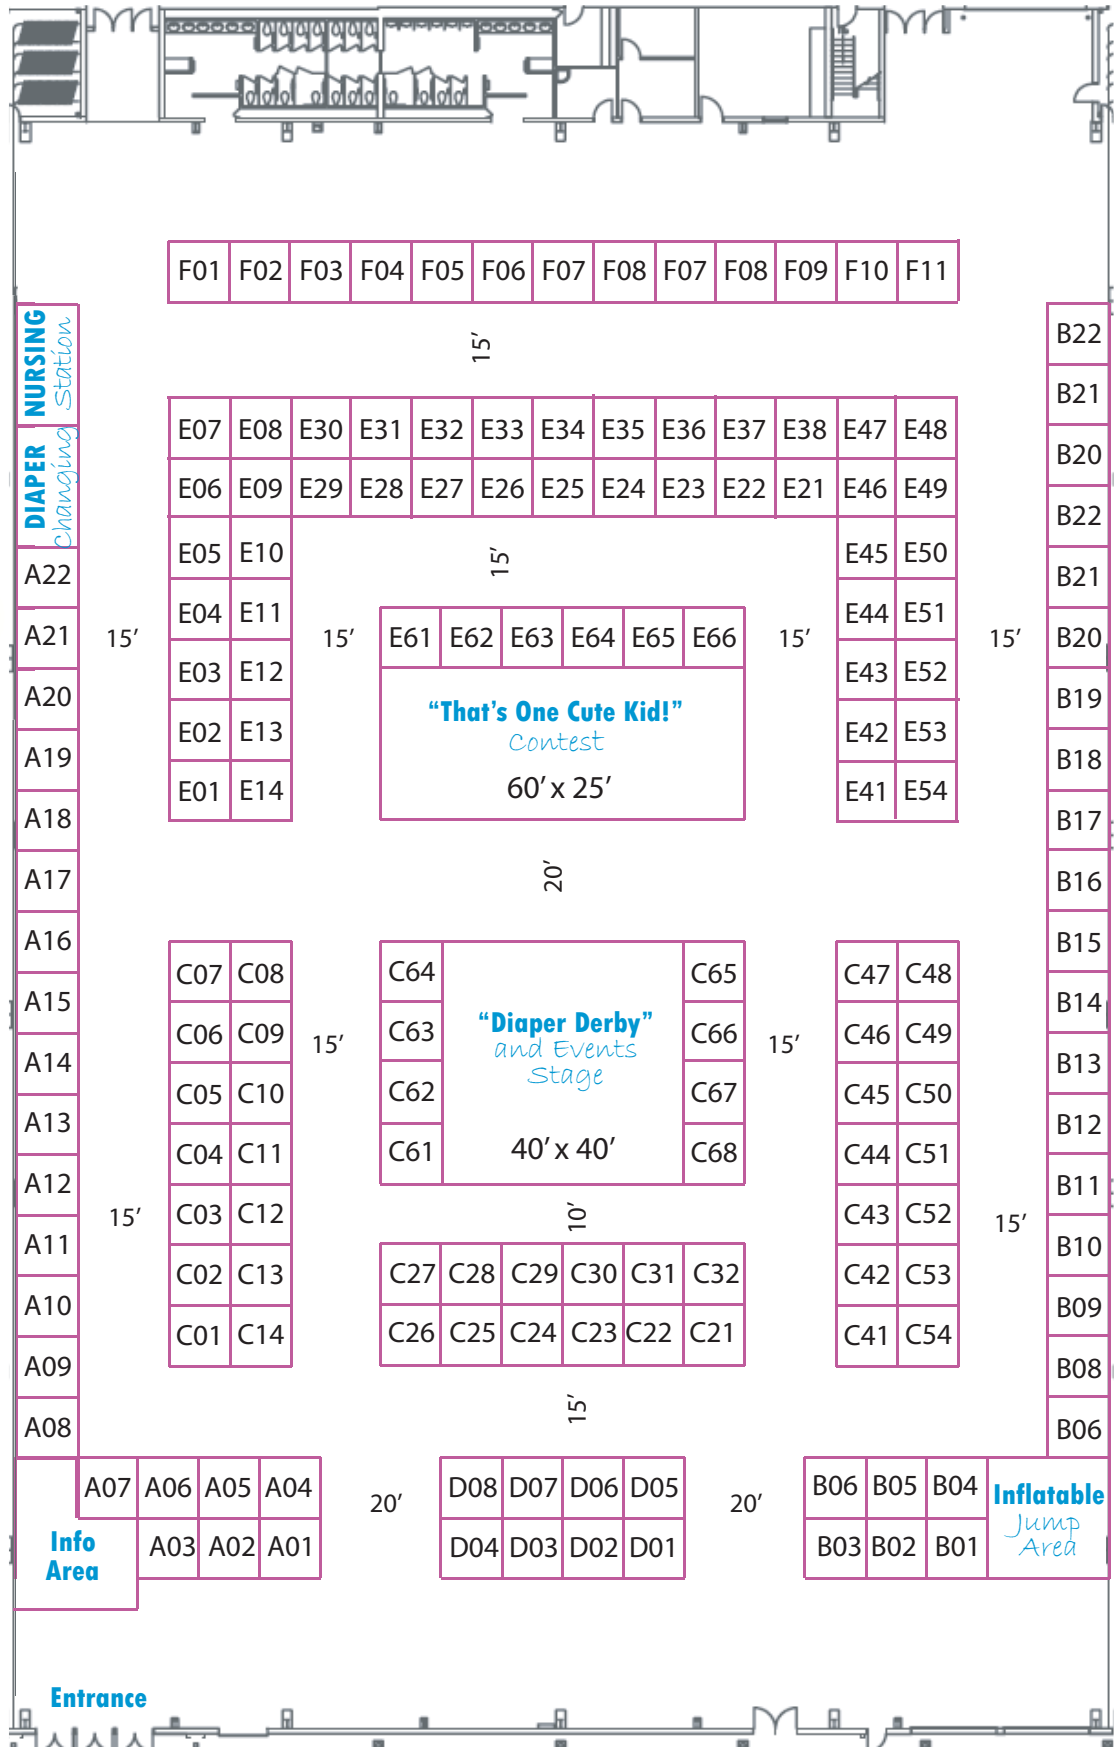

2009 FLOOR LAYOUT

Everything baby...
...from maternity to toddlers

FRIDAY & SATURDAY
OCTOBER 9-10, 2009
SOUTH TOWNE
EXPO CENTER
SANDY, UTAH

888-894-2229
info@babydayexpo.com
www.babydayexpo.com

Sponsored by:

BUSATH
Studio & Gardens

*Floorplan is subject to change